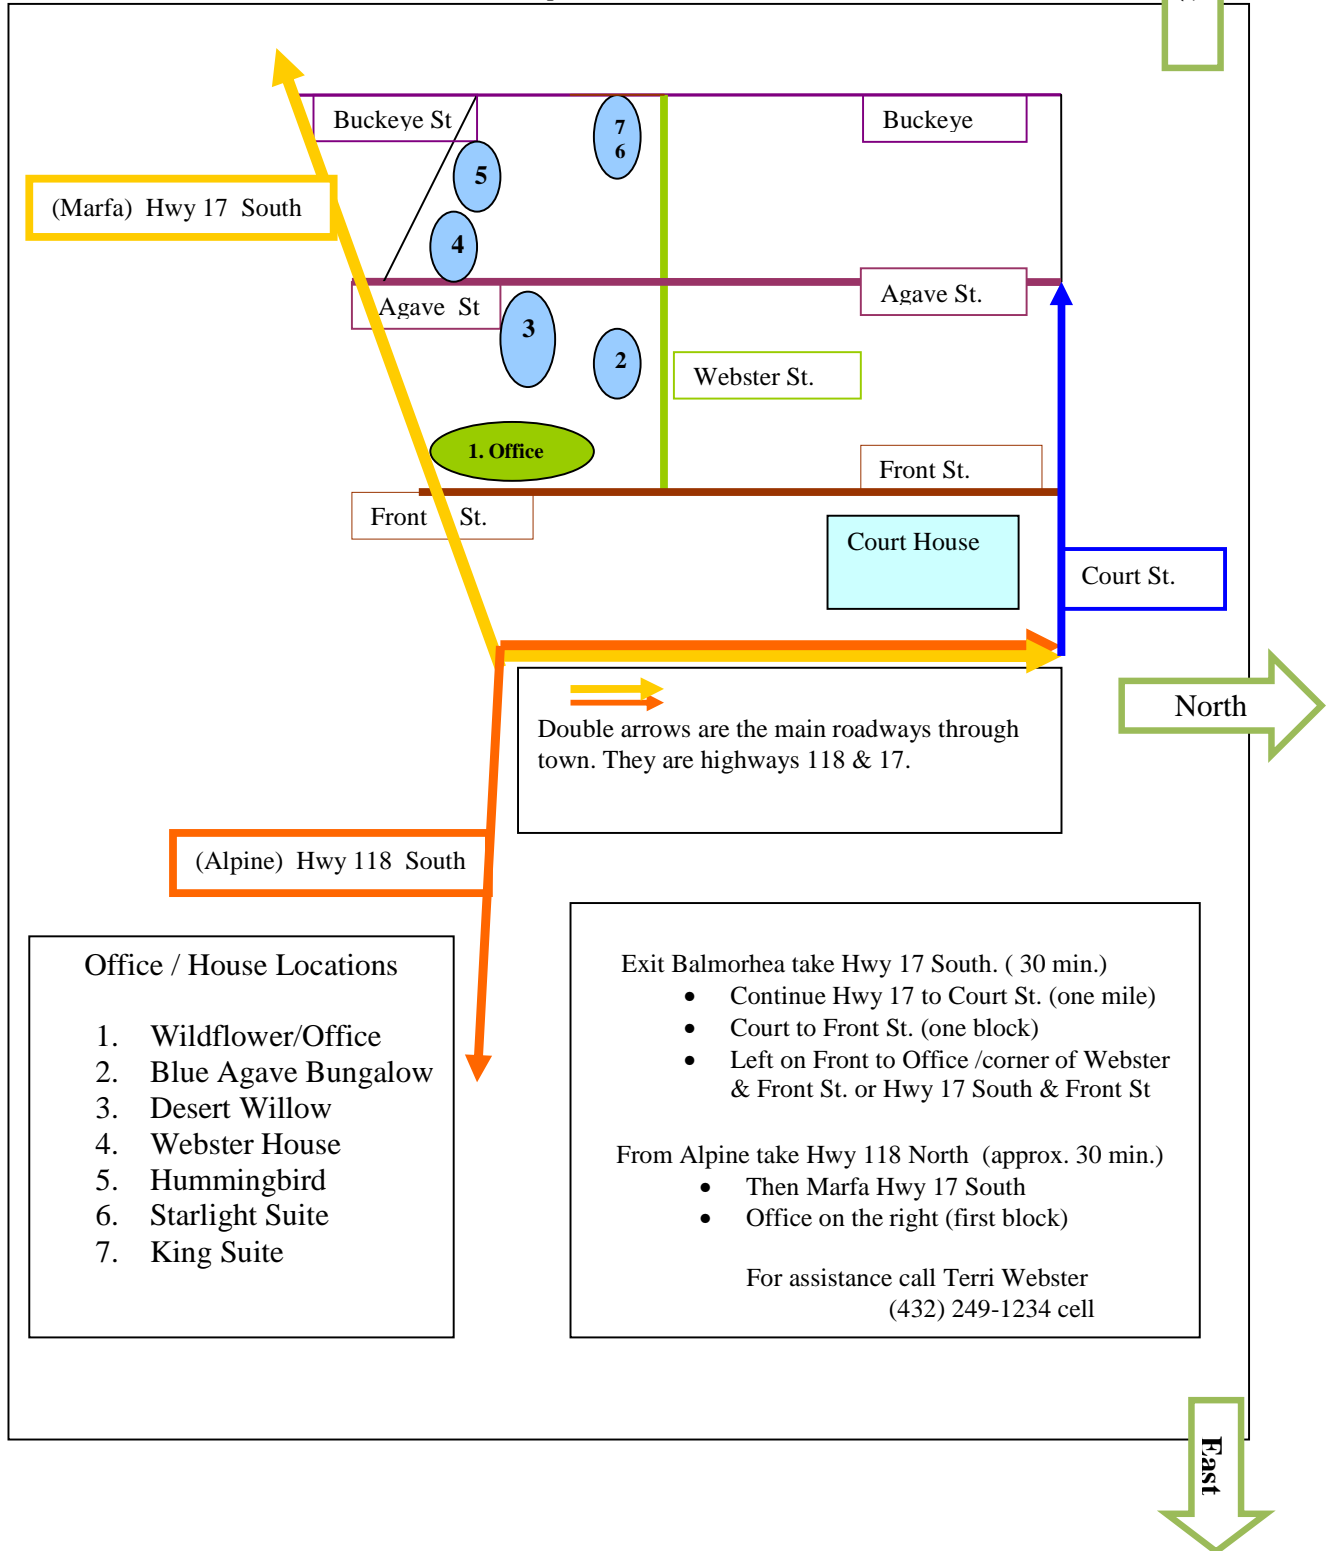

Wildflower Cottages ~ Location Map

Map not oriented North to South

Office / House Locations

1. Wildflower/Office
2. Blue Agave Bungalow
3. Desert Willow
4. Webster House
5. Hummingbird
6. Starlight Suite
7. King Suite

Exit Balmorhea take Hwy 17 South. (30 min.)

- Continue Hwy 17 to Court St. (one mile)
- Court to Front St. (one block)
- Left on Front to Office /corner of Webster & Front St. or Hwy 17 South & Front St

From Alpine take Hwy 118 North (approx. 30 min.)

- Then Marfa Hwy 17 South
- Office on the right (first block)

For assistance call Terri Webster
(432) 249-1234 cell