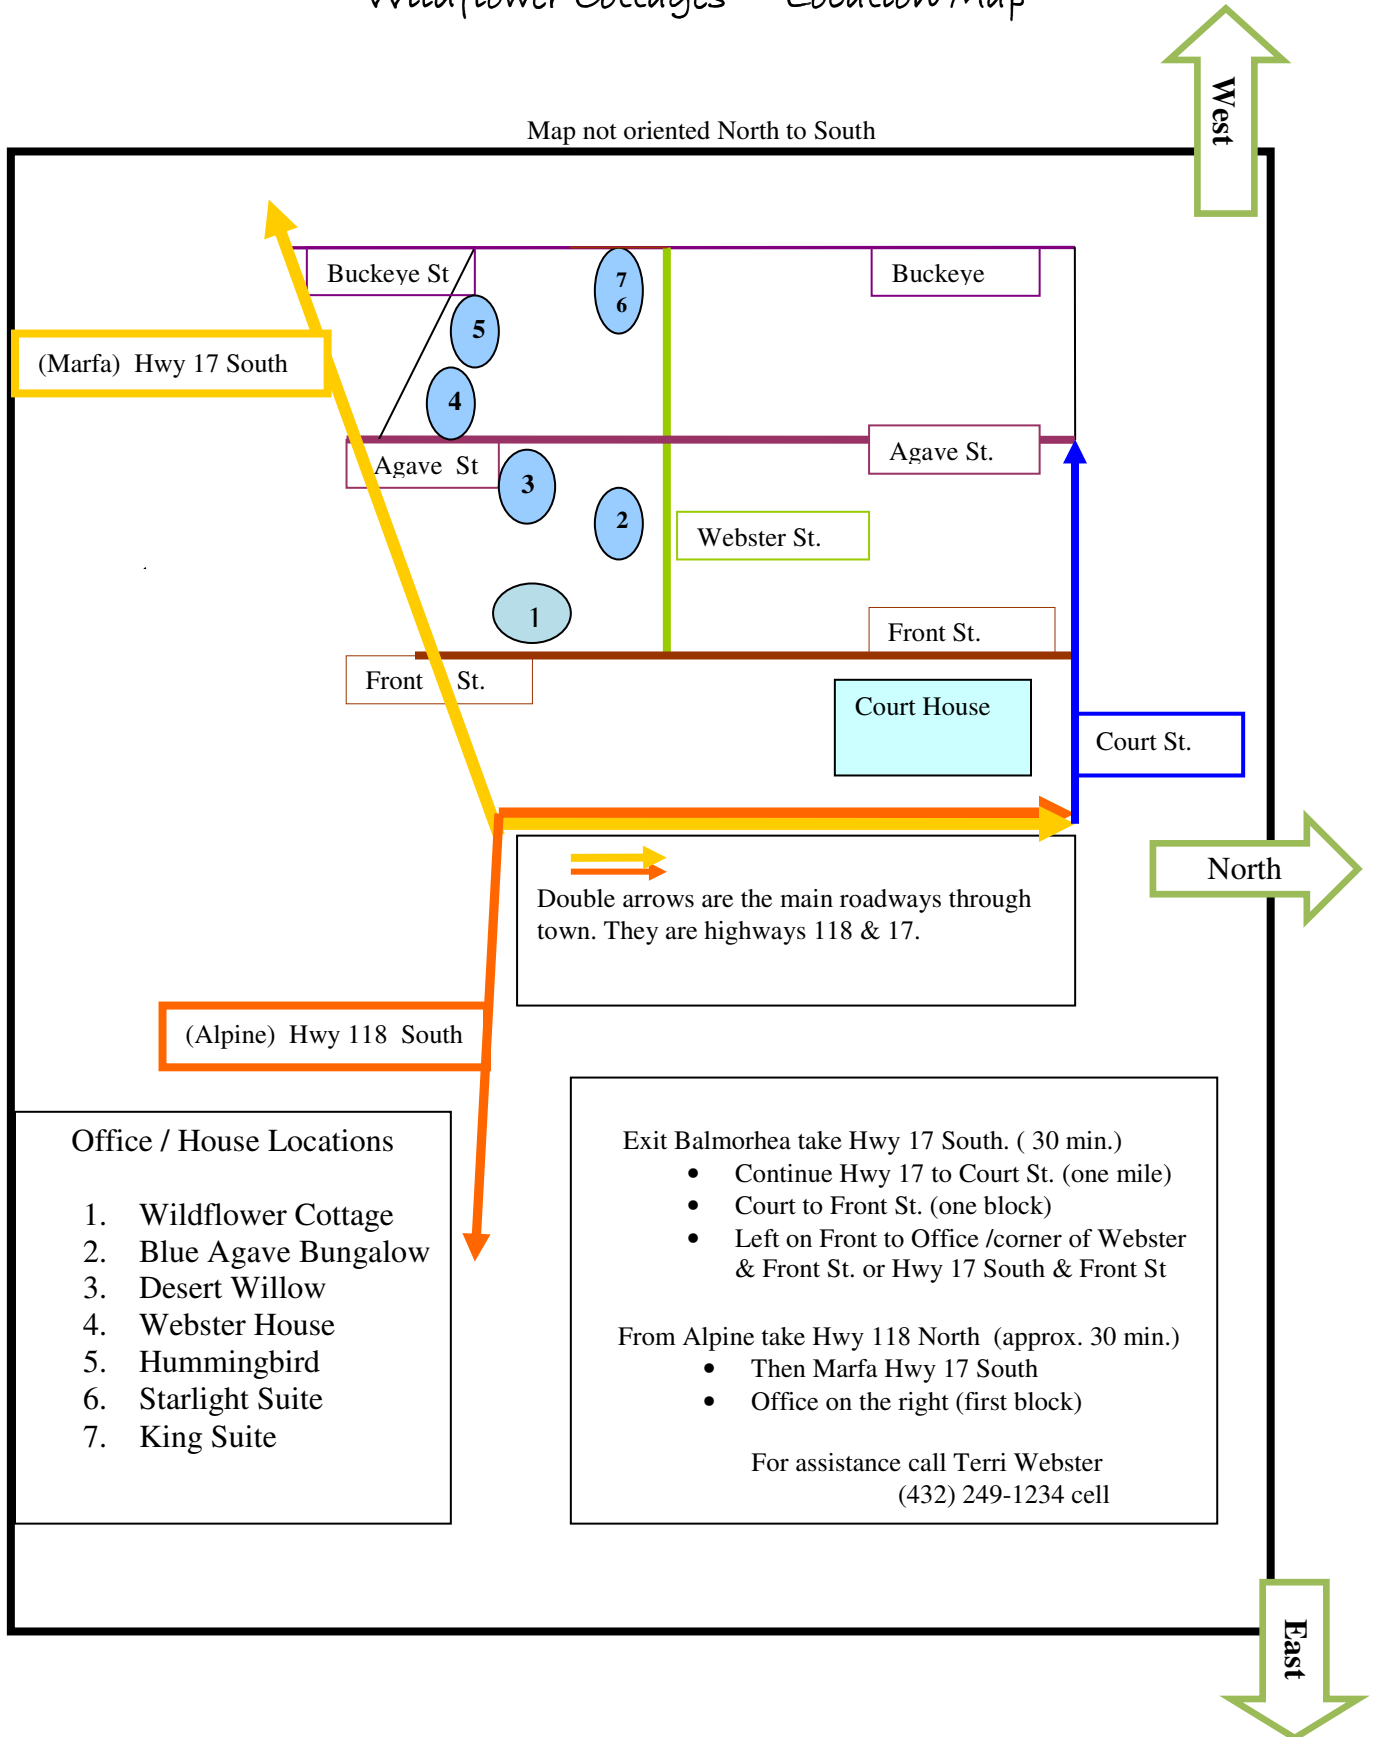

Wildflower Cottages ~ Location Map

Map not oriented North to South

Office / House Locations

1. Wildflower Cottage
2. Blue Agave Bungalow
3. Desert Willow
4. Webster House
5. Hummingbird
6. Starlight Suite
7. King Suite

Exit Balmorhea take Hwy 17 South. (30 min.)

- Continue Hwy 17 to Court St. (one mile)
- Court to Front St. (one block)
- Left on Front to Office /corner of Webster & Front St. or Hwy 17 South & Front St

From Alpine take Hwy 118 North (approx. 30 min.)

- Then Marfa Hwy 17 South
- Office on the right (first block)

For assistance call Terri Webster
(432) 249-1234 cell