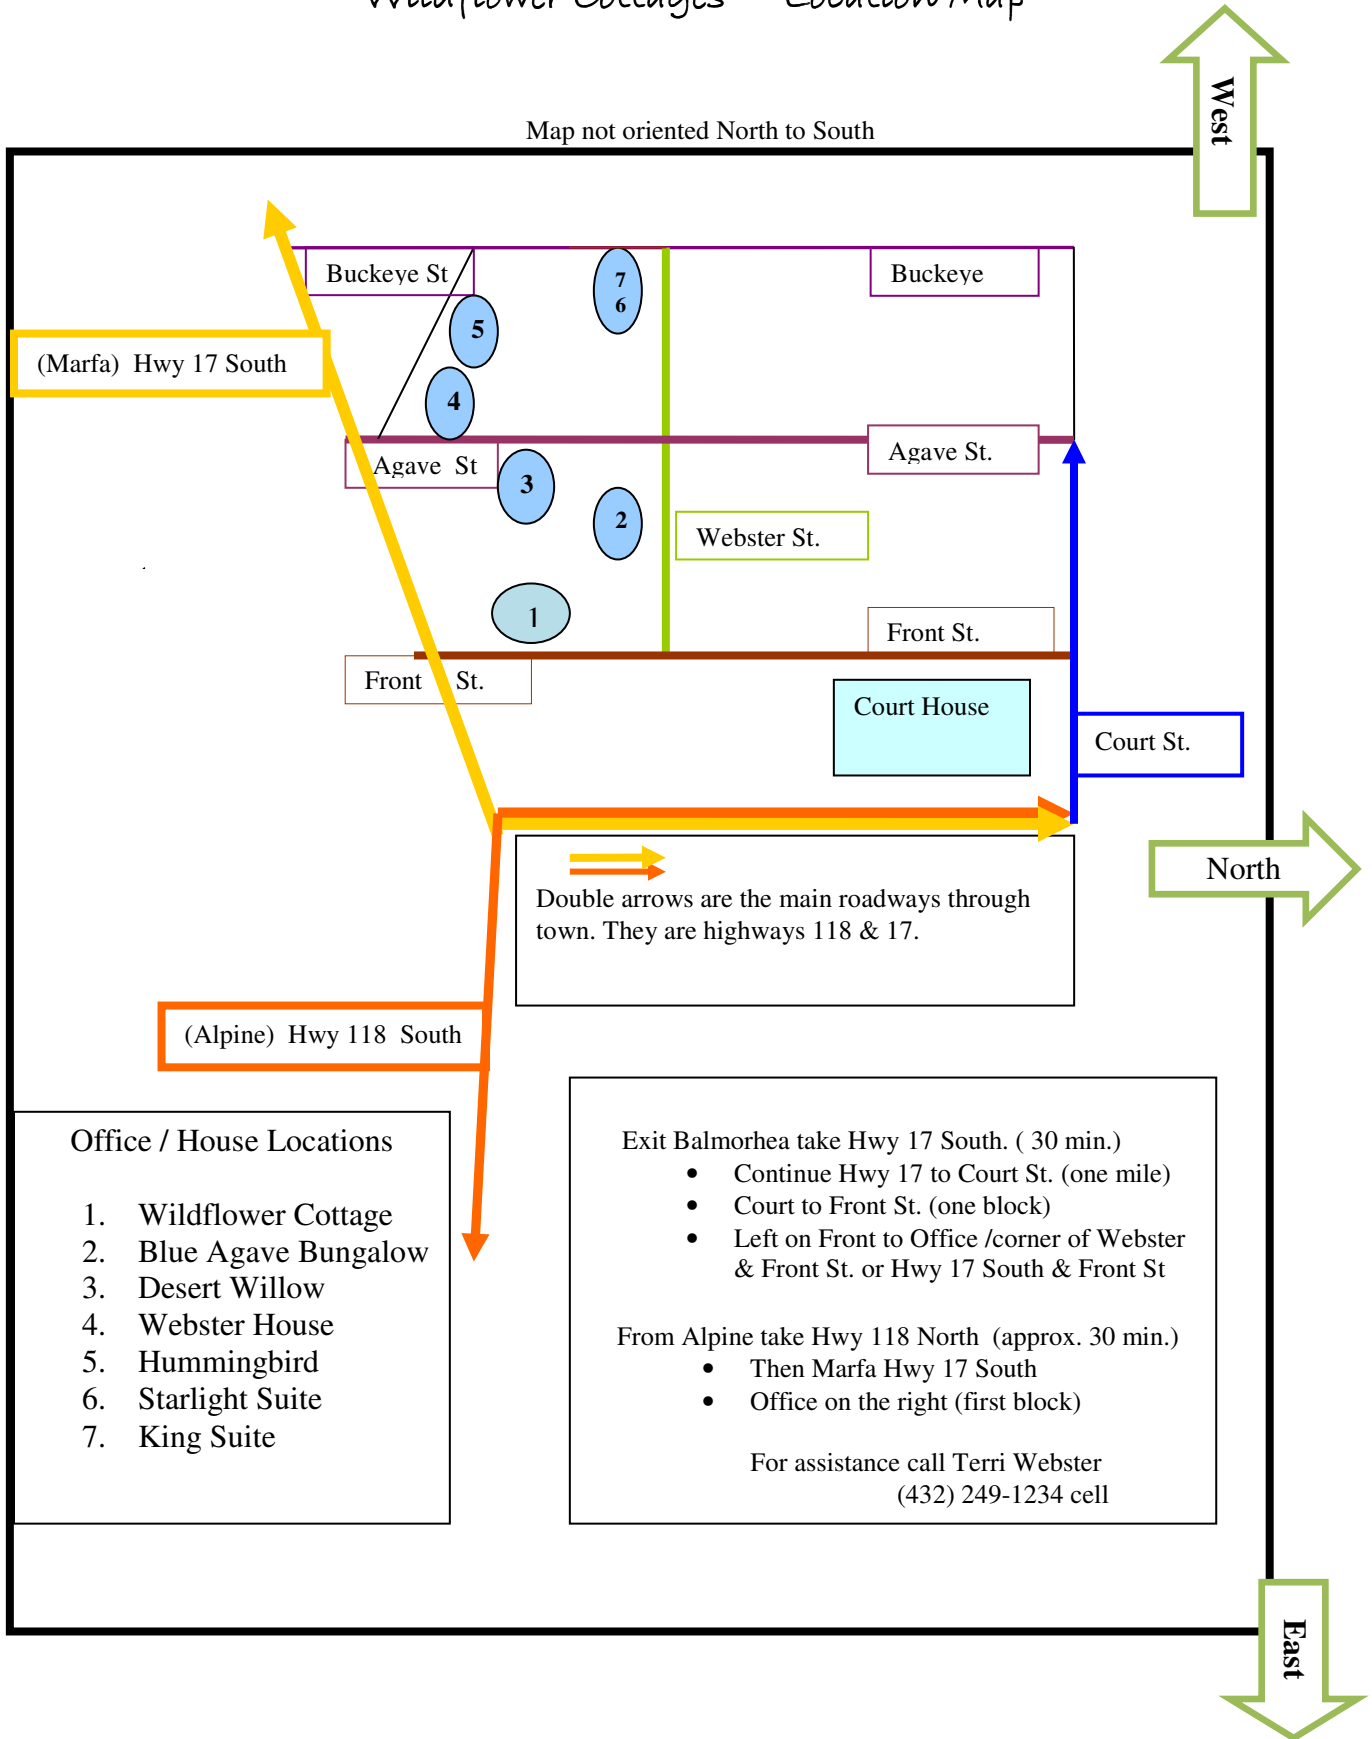

# Wildflower Cottages ~ Location Map

Map not oriented North to South

### Office / House Locations

1. Wildflower Cottage
2. Blue Agave Bungalow
3. Desert Willow
4. Webster House
5. Hummingbird
6. Starlight Suite
7. King Suite

Exit Balmorhea take Hwy 17 South. ( 30 min.)

- Continue Hwy 17 to Court St. (one mile)
- Court to Front St. (one block)
- Left on Front to Office /corner of Webster & Front St. or Hwy 17 South & Front St

From Alpine take Hwy 118 North (approx. 30 min.)

- Then Marfa Hwy 17 South
- Office on the right (first block)

For assistance call Terri Webster  
(432) 249-1234 cell